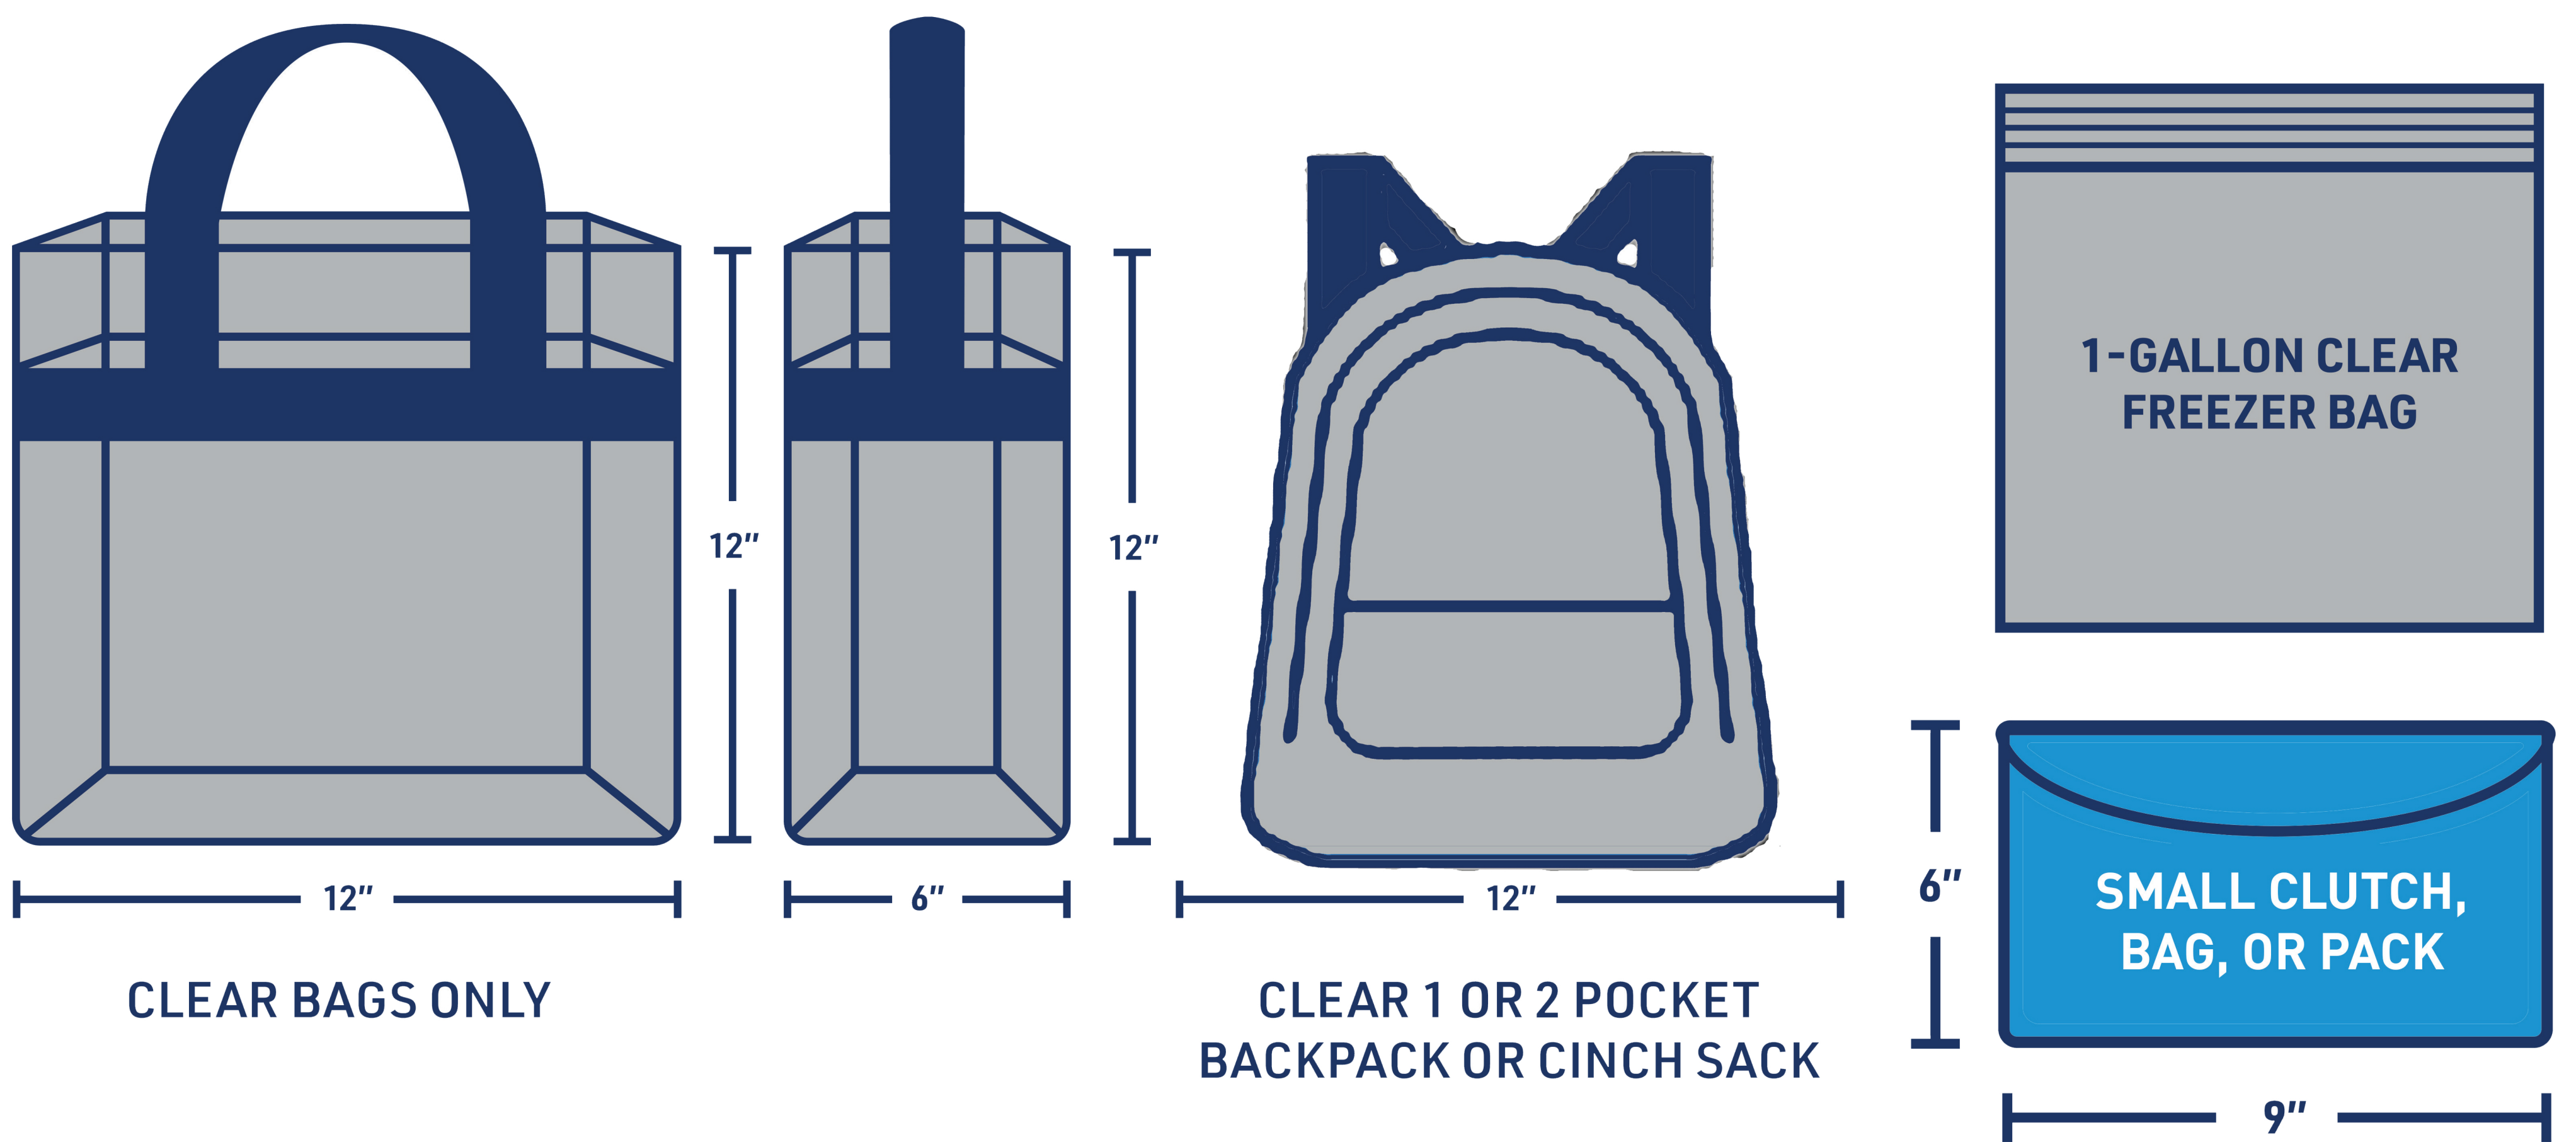

CLEAR BAG POLICY

Only bags that adhere to the below standards will be permitted inside NKU Soccer Stadium

APPROVED BAGS

Clear bags may not have colored tinting or obstructive patterns.
Simple logos are permitted.

*An exception will be made for medically necessary items after proper inspection at the gate.

NON-APPROVED BAGS